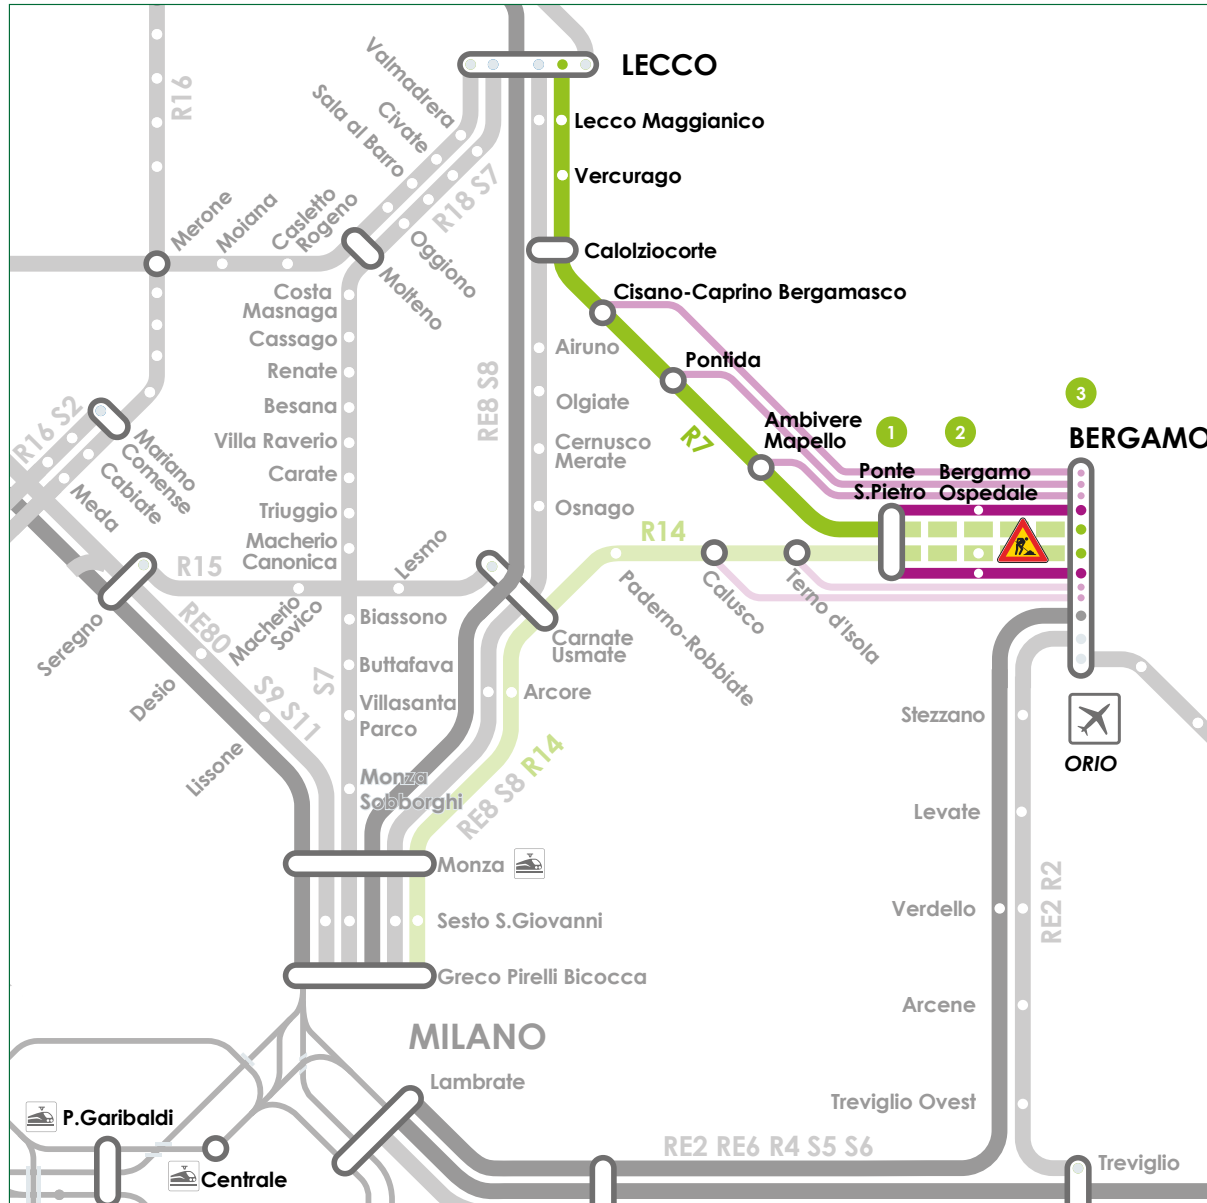

Railway doubling Ponte San Pietro-Bergamo

NEED TO GET AROUND BY PUBLIC TRANSPORT ON THE BERGAMO-LECCO LINE?

RFI has started work to double the Ponte San Pietro-Bergamo section of the Lecco-Bergamo line, as well as the renovation of Bergamo station. For this reason, from 5 February 2024 until December 2026, trains will not run between Ponte San Pietro and Bergamo. A rail replacement bus service has been set up, with an intermediate stop at Bergamo Ospedale, between Bergamo and Ponte San Pietro stations. Numerous rail replacement bus routes have been set up from Cisano Caprino Bergamasco, Pontida, Ambivere Mapello and Ponte San Pietro, with timetables designed to meet the needs of students heading to Bergamo.

Please remember that all other line timetables remain unchanged and can be viewed in the "timetable search" section of the website and app.

BERGAMO - LECCO / TIMETABLE

LECCO ▶ PONTE S.PIETRO ▶ BERGAMO

Times updated as of 09/09/24

Please remember that all other line timetables remain unchanged and can be viewed in the "timetable search" section of the website and app.

1 Ponte San Pietro

The square in front of the station
Piazza Dante Alighieri 8