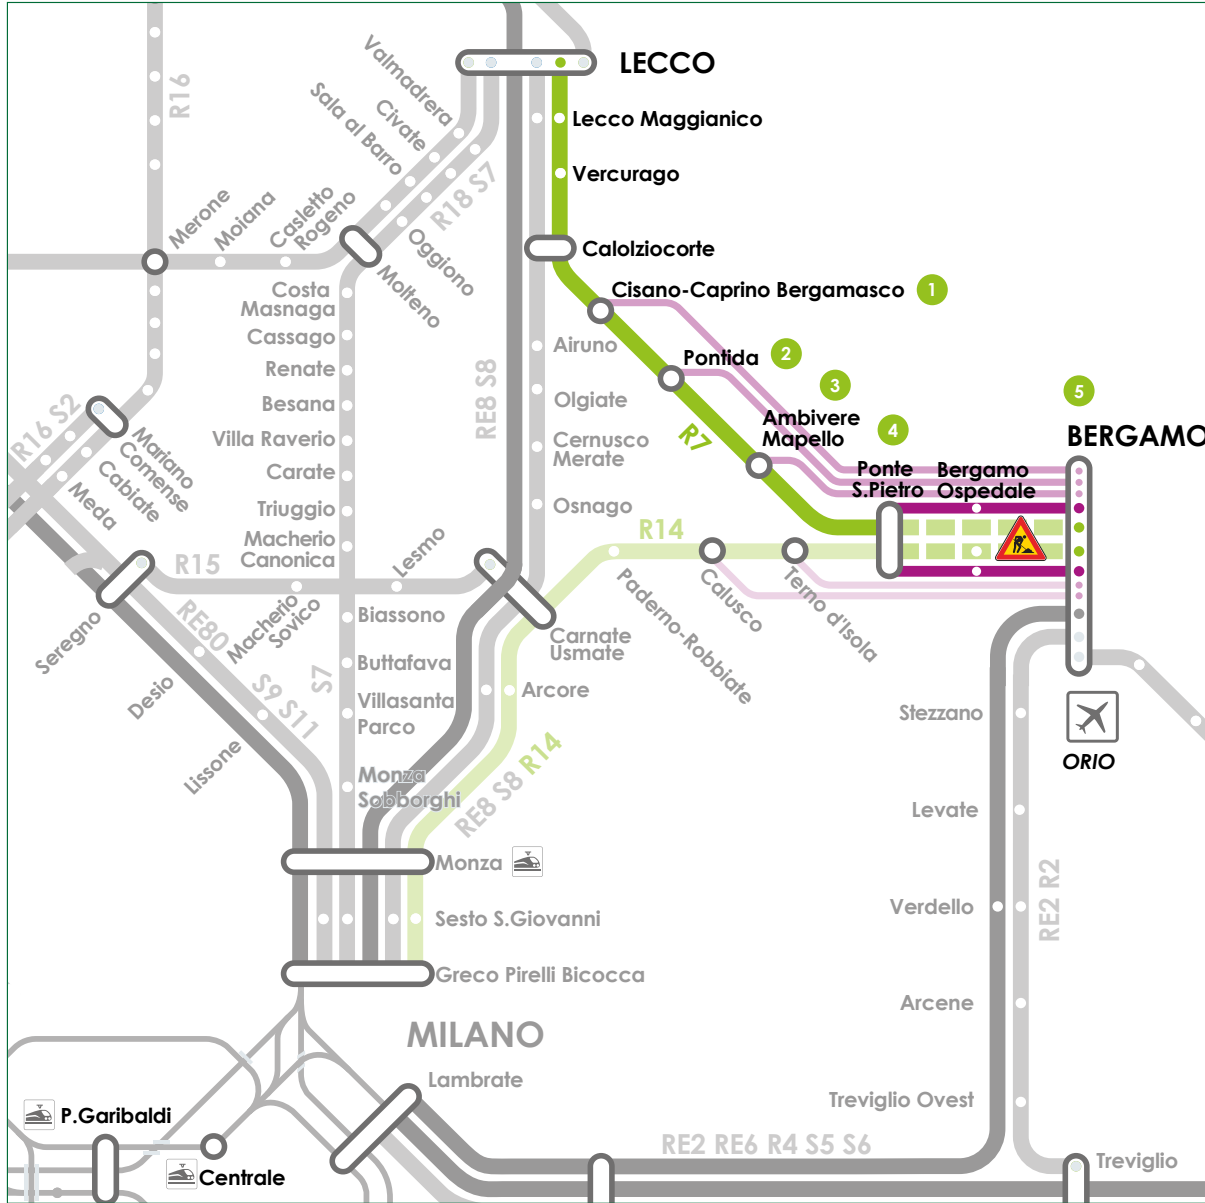

1 Calolziocorte
Via Stoppani, FS Autostazione