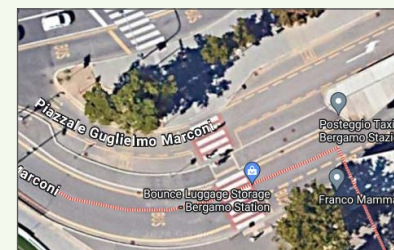

3 Bergamo

Piazzale Marconi